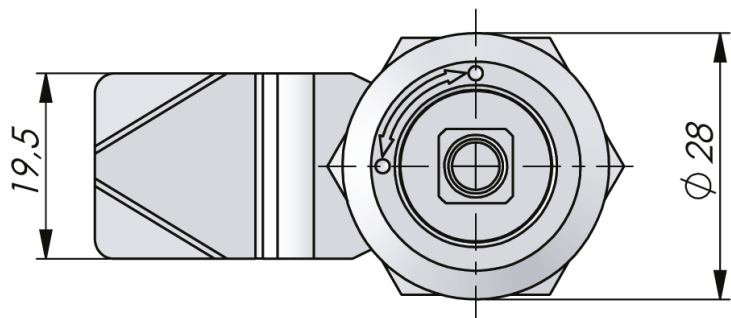

Latch is supplied with screw with mechanical thread lock.

Hålbild: COMBI

Standarder: IP66, NEMA 4, DIN EN 61373

Industrilas
 — When access counts —

Make your selections in each column to create your article number (AAAA-BCCDEF-HLL)